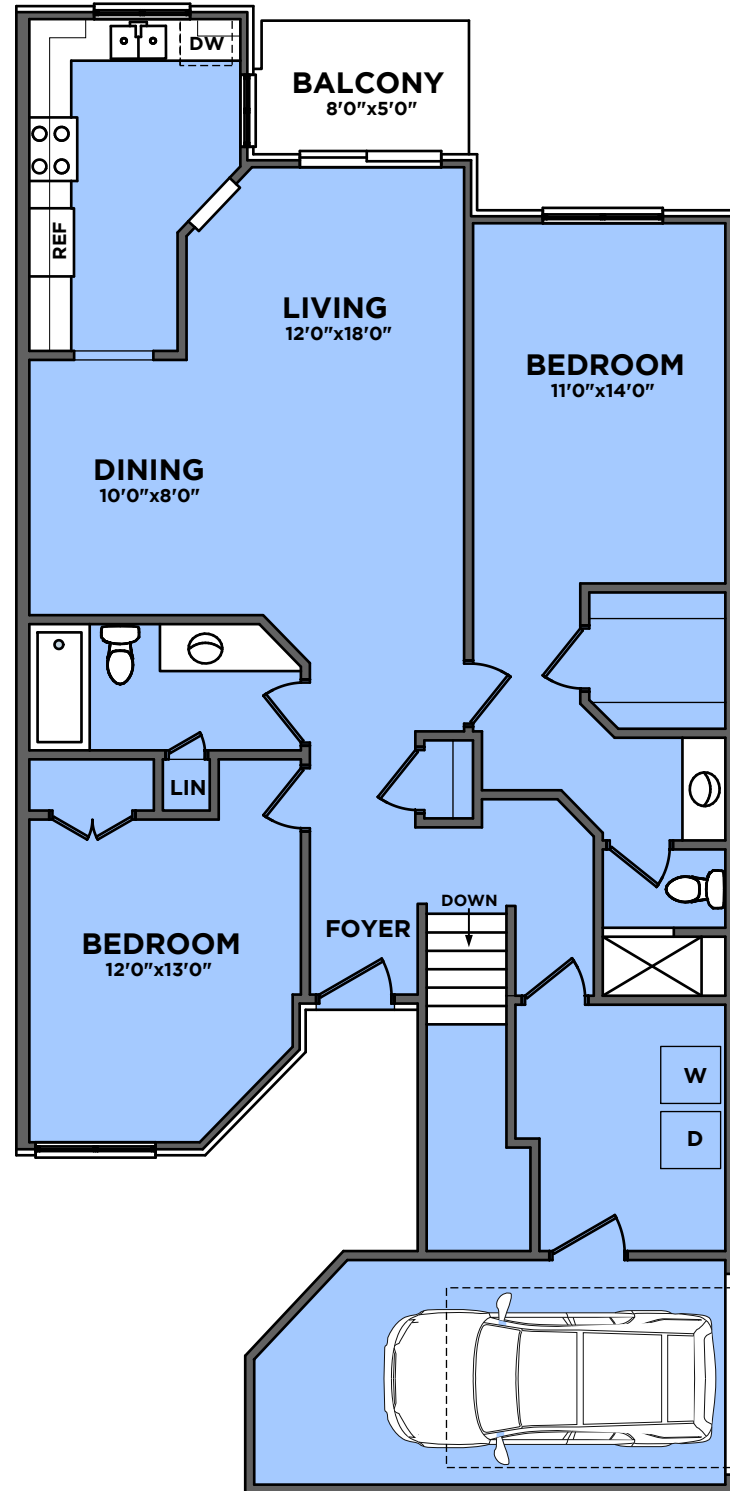

LOWER
LEVEL

FLOOR PLAN H

3 BEDROOM 3 BATH WITH FAMILY ROOM TOWNHOME 2600 SF